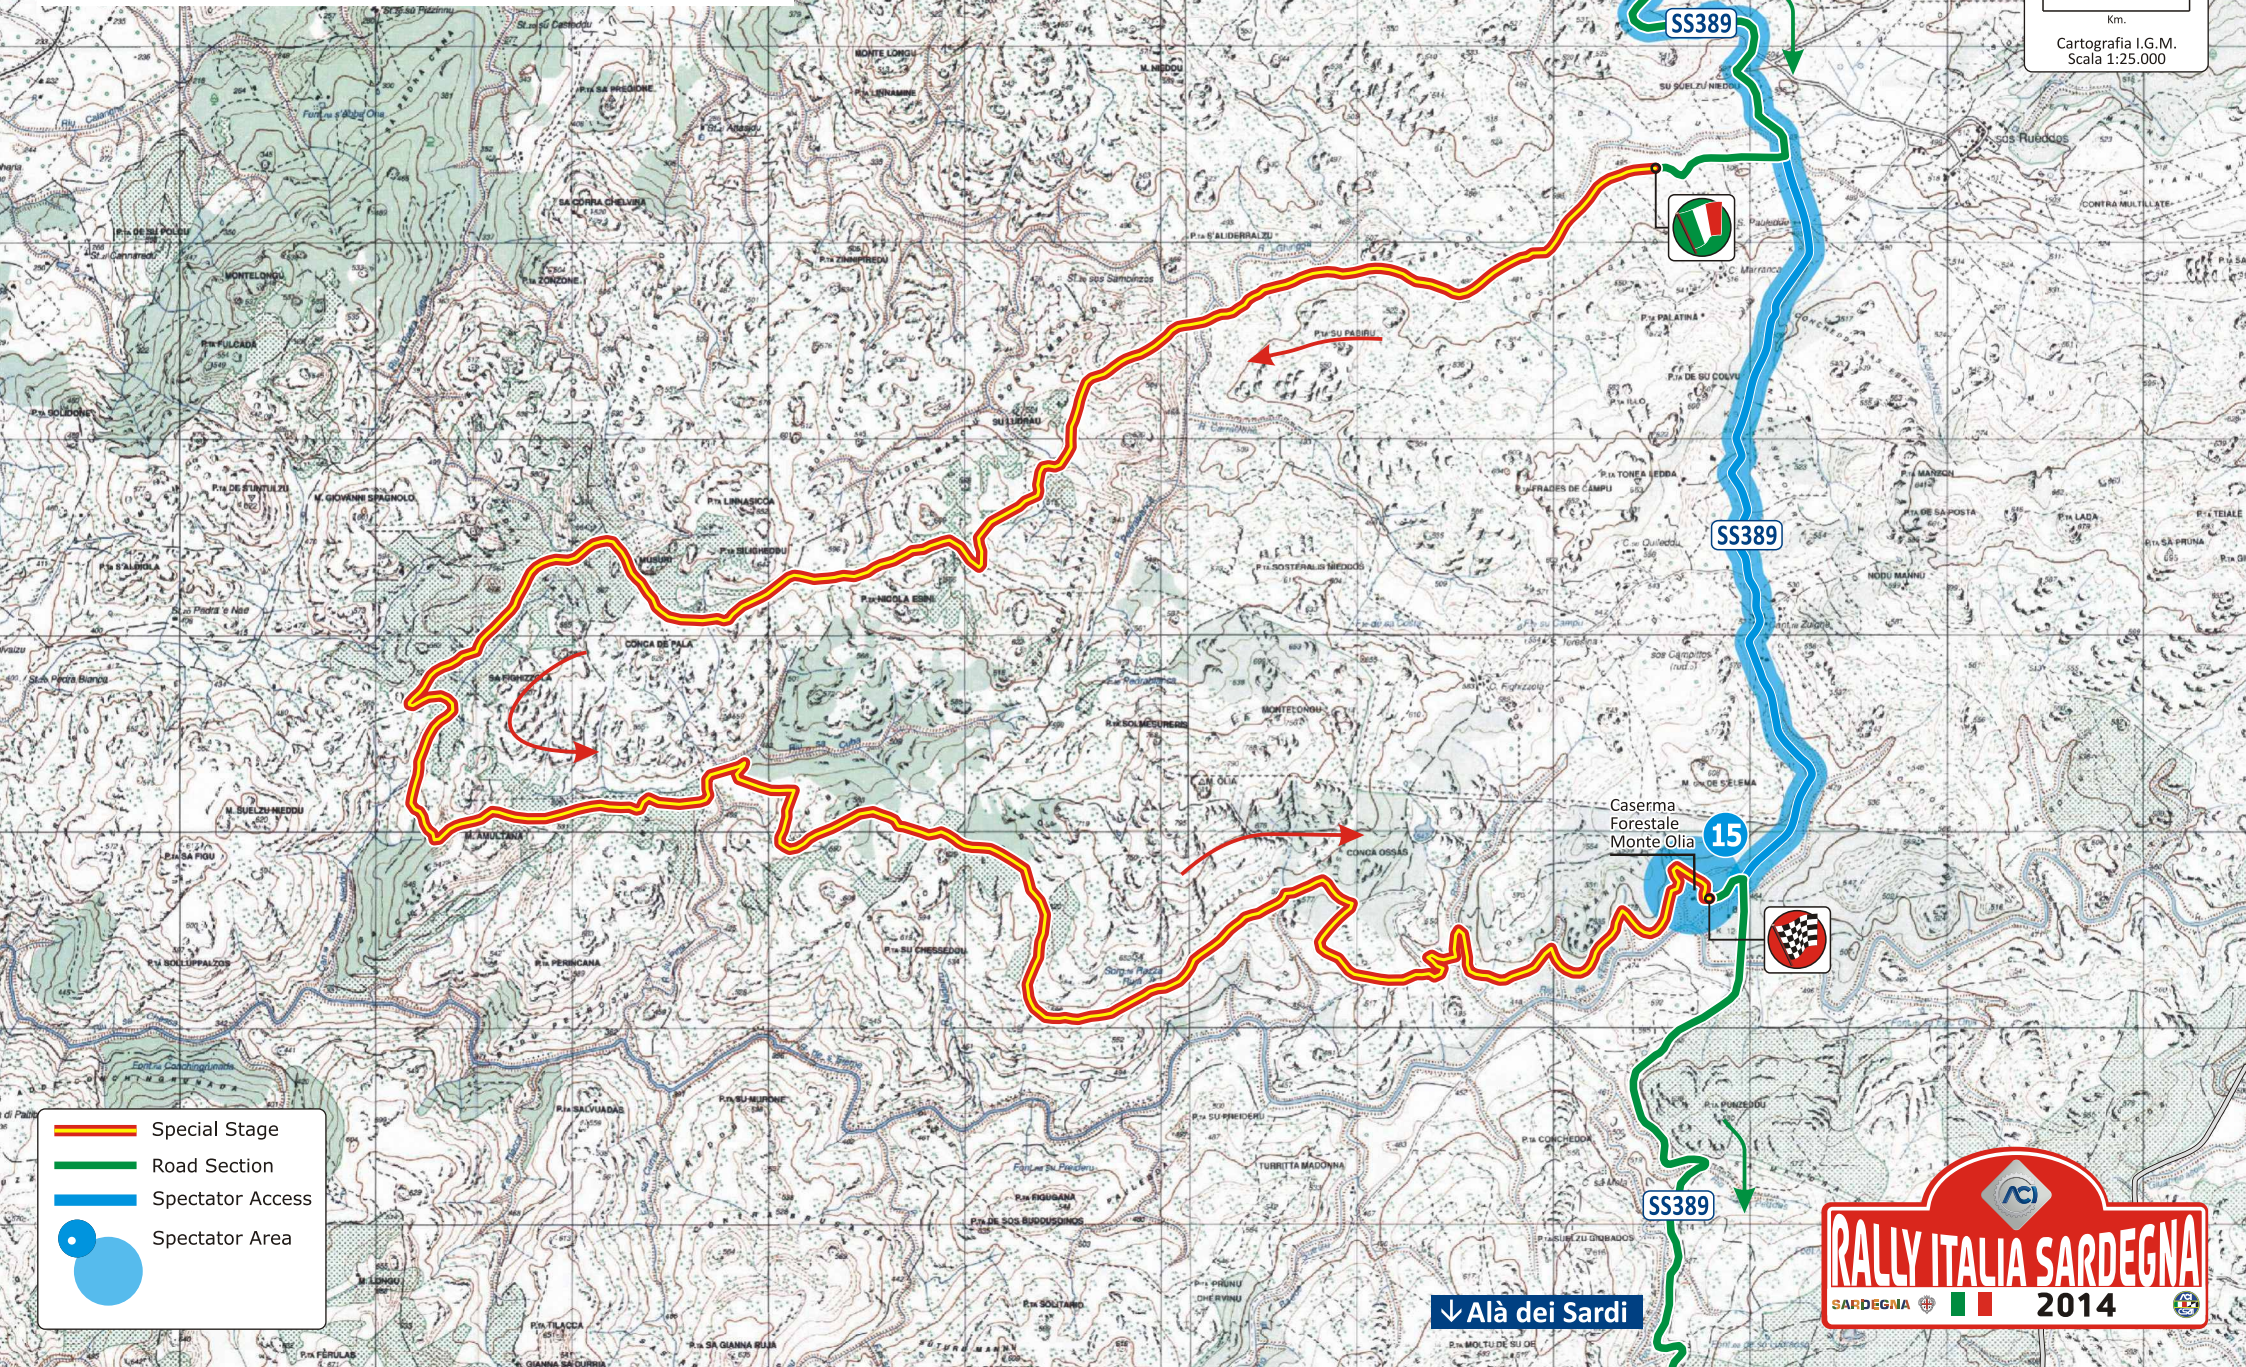

# SS 10-12 Monte Olia

km. 19,27

SS 10 - 09:18

SS 12 - 16:54

↑ Monti

-  Special Stage
-  Road Section
-  Spectator Access
-  Spectator Area

↓ Alà dei Sardi