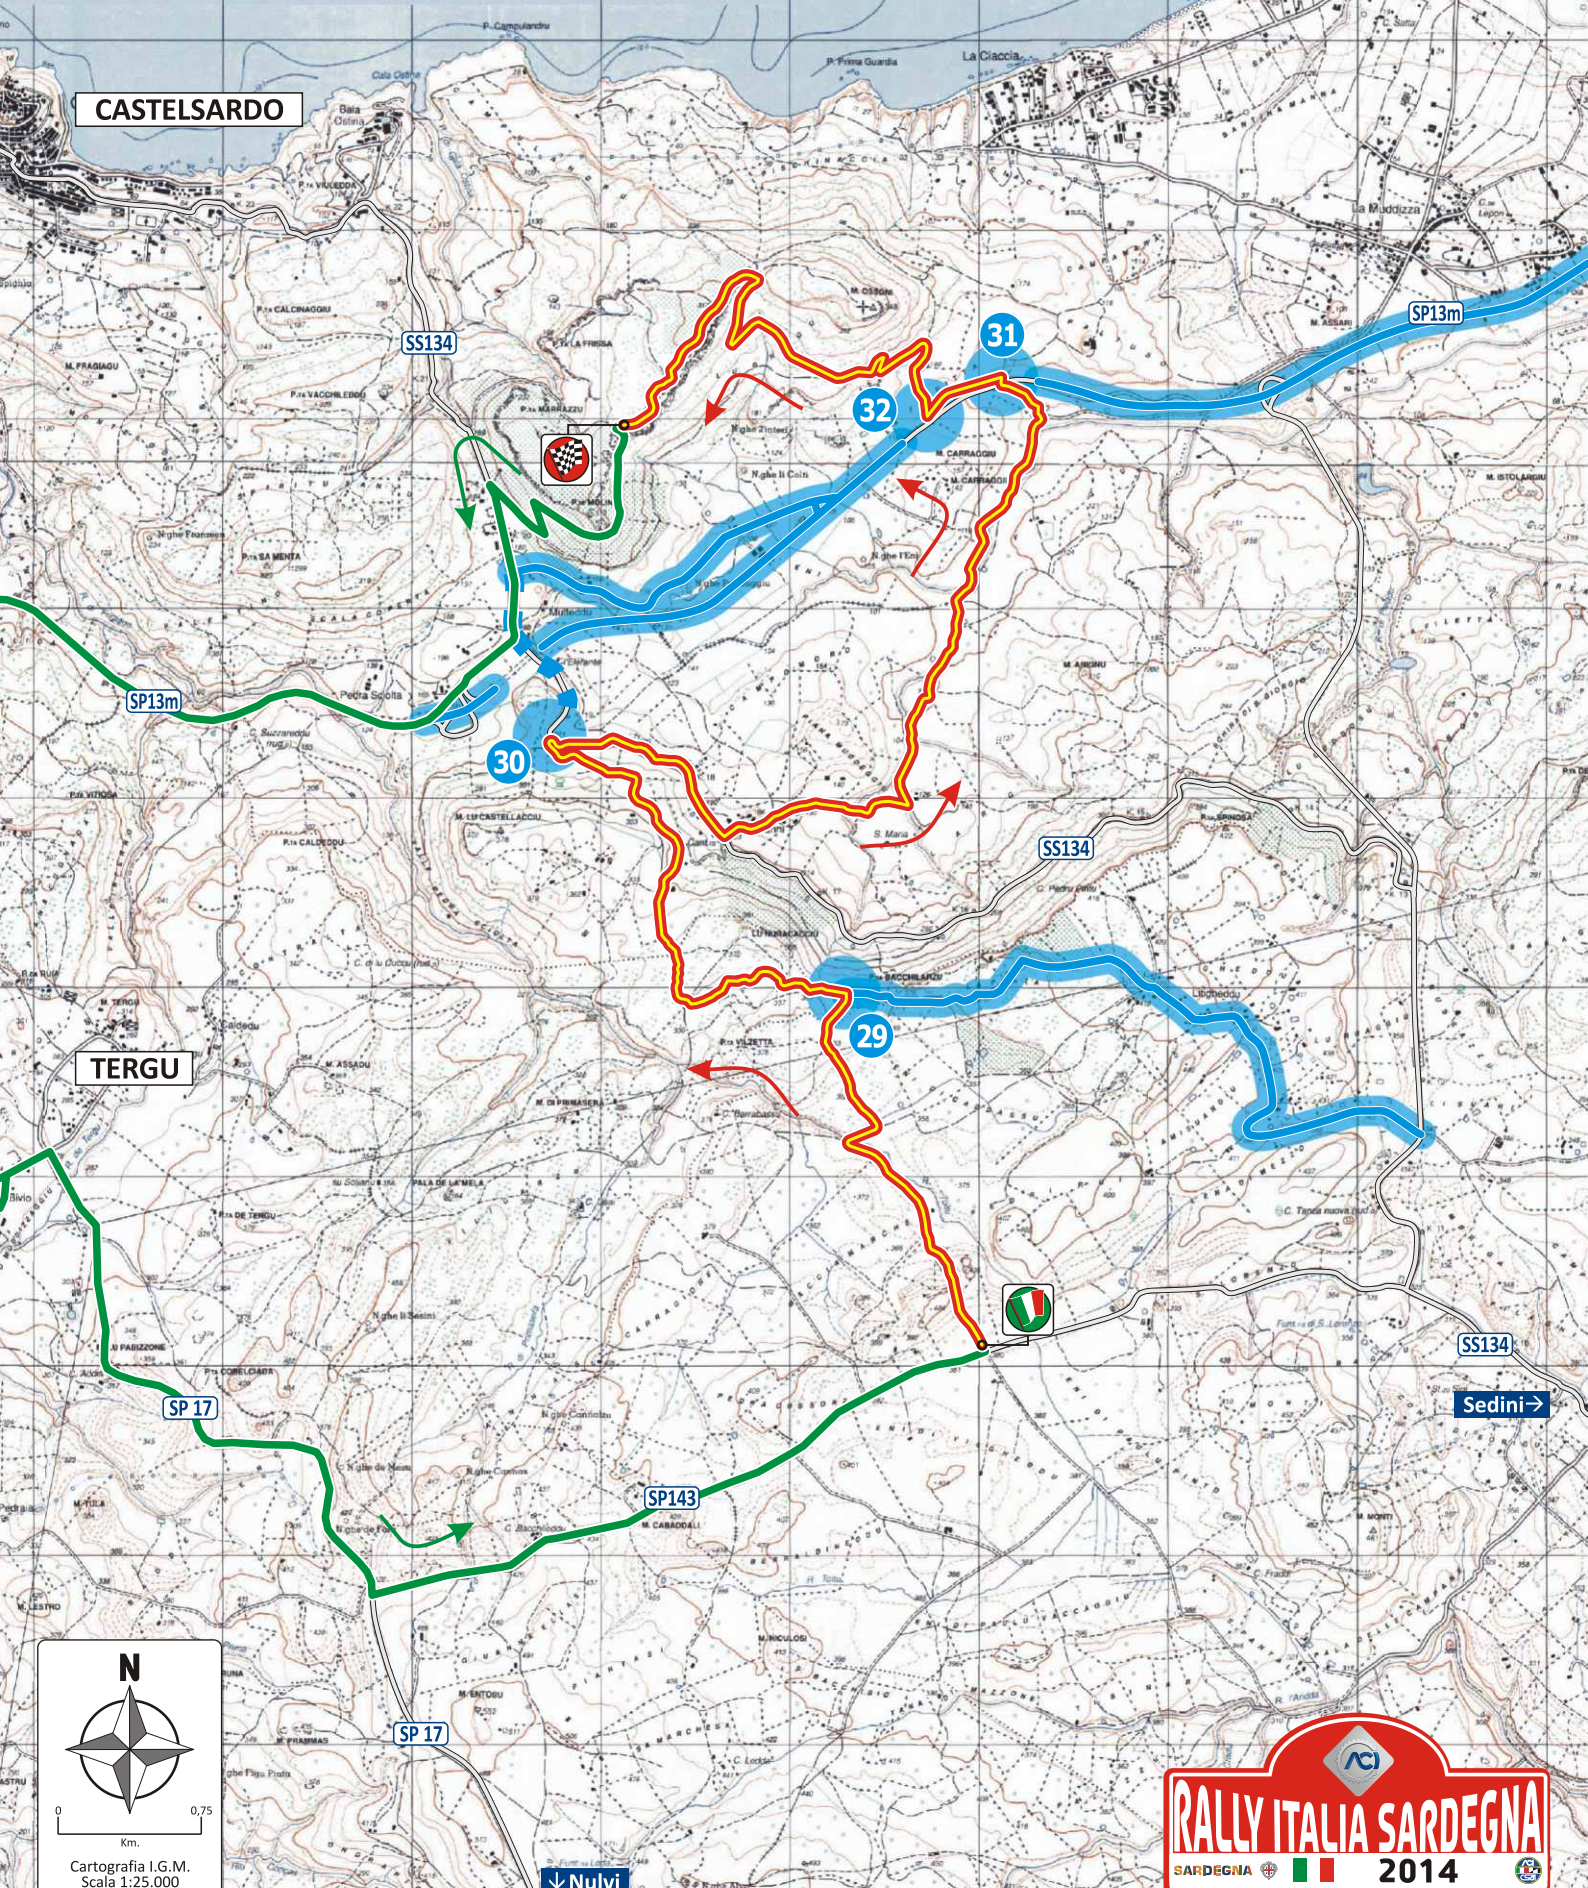

Sunday, June 8, 2014

SS 15 Castelsardo

SS 15 - 09:20

km. 14,00

-  Special Stage
-  Road Section
-  Spectator Access
-  Spectator Area

0 Km. 0,75

Cartografia I.G.M.
Scala 1:25.000

Nulvi

RALLY ITALIA SARDEGNA
SARDEGNA   **2014**