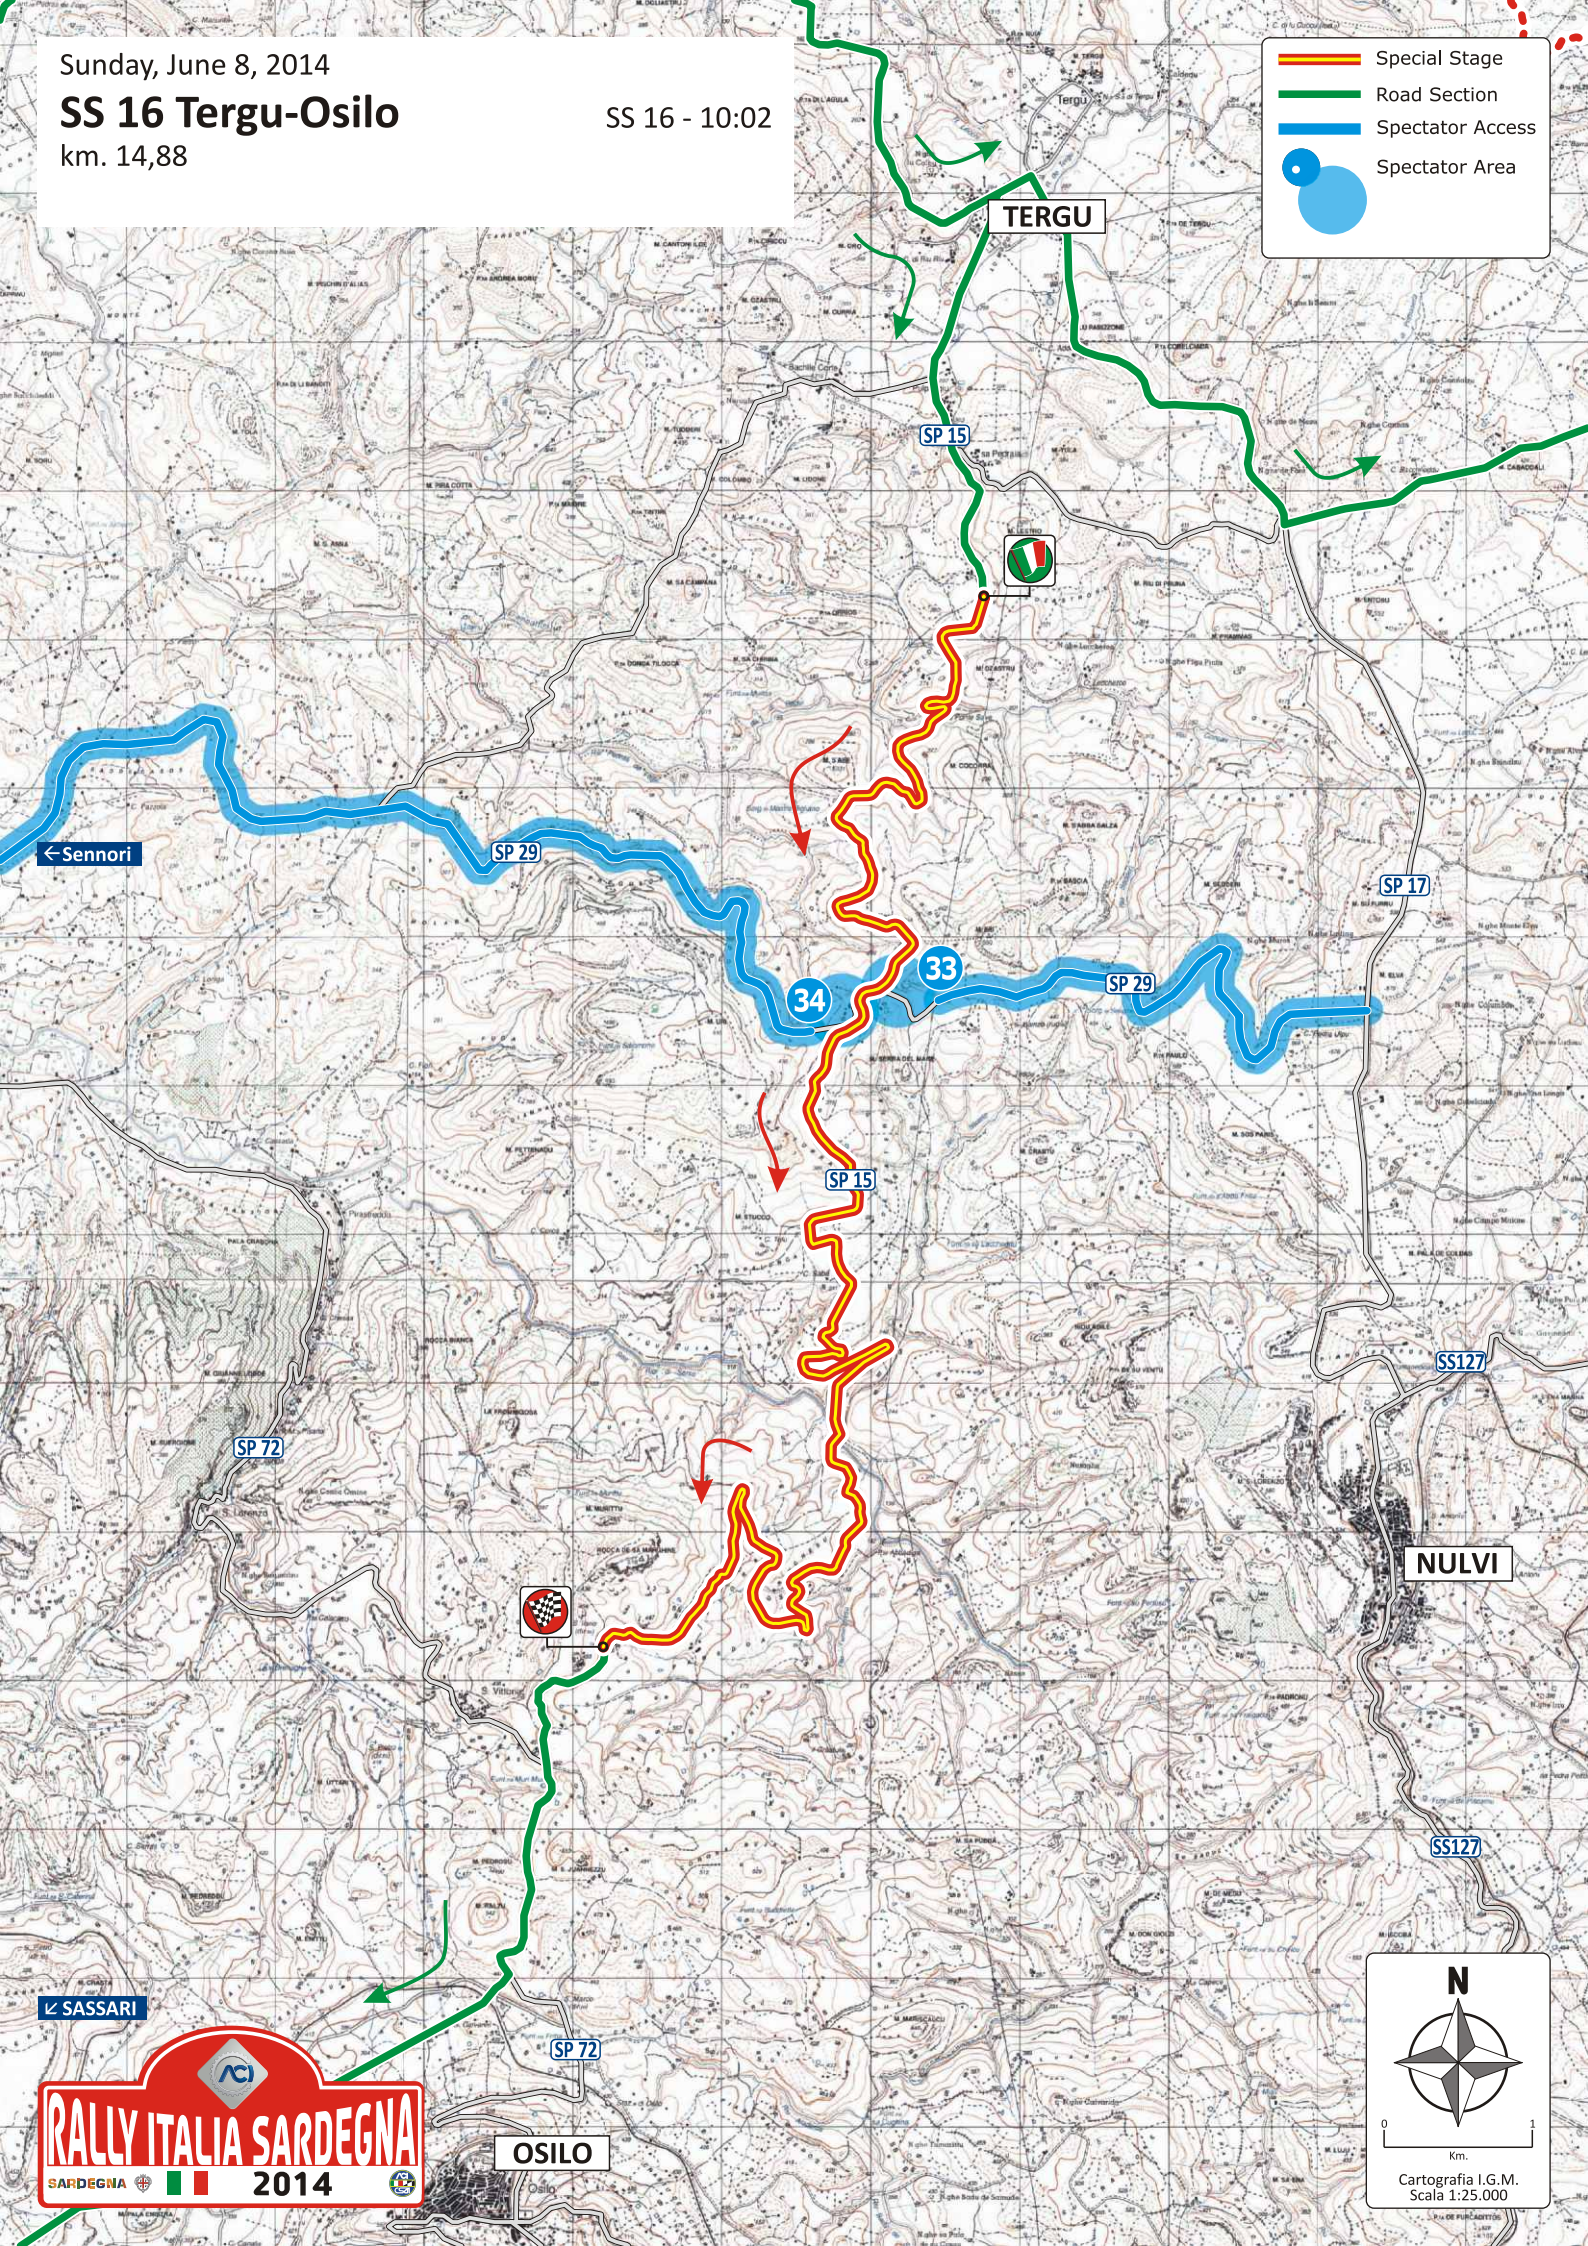

Sunday, June 8, 2014

SS 16 Tergu-Osilo

km. 14,88

SS 16 - 10:02

-  Special Stage
-  Road Section
-  Spectator Access
-  Spectator Area

RALLY ITALIA SARDEGNA
SARDEGNA  2014

N
0 1
Km.
Cartografia I.G.M.
Scala 1:25.000