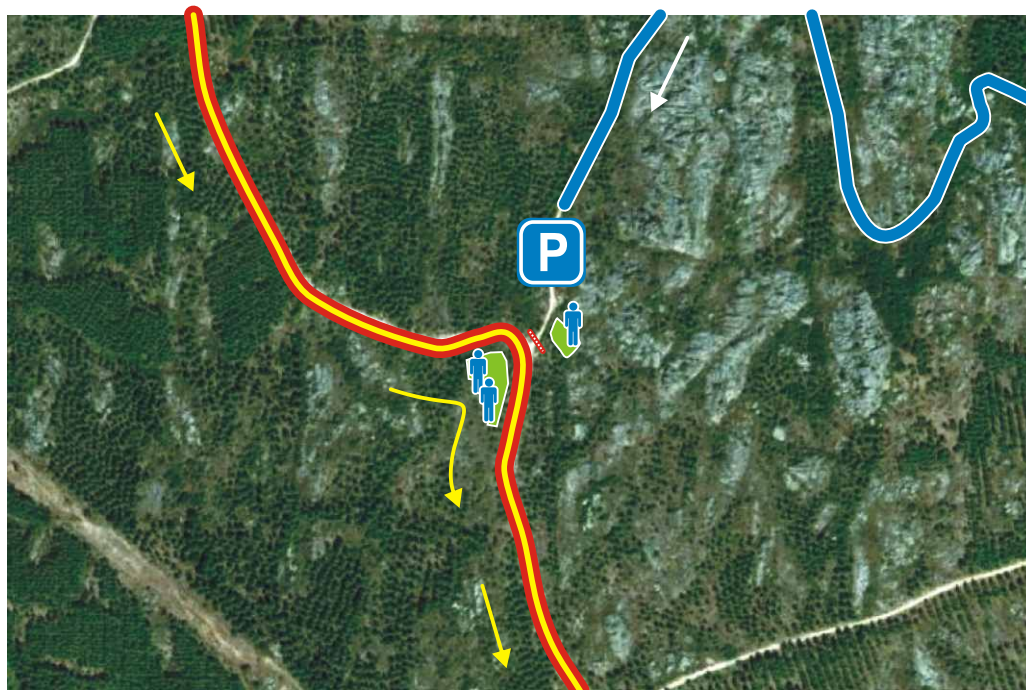

Degree of interest: ★★☆☆☆

Visibility: ●●●○○

Accesses: ◆◆◇◇◇

Times:

1st competitor start SS 4 h. 13:08 - SS 8 h. 17:30

roads closed at 10:08

Features:

GPS: **40° 36.124'N - 9° 21.474'E**

Distance from start: **2,00 km** SS finish at: **18,29 km**

Location: **07020 Alà dei Sardi (OT)**

Description:

Fast right turn, interesting for the spectacle of the skids.

Acces road sign:

How to get there:

1. Cross Alà dei Sardi and turn left at the junction with the statue (**foto 1**);
2. Go straight for about 4km, then turn left (**foto 2**);
3. after the crossroad in **foto 2** see the attached map.

foto 1

foto 2

After **foto 2** see the attached map