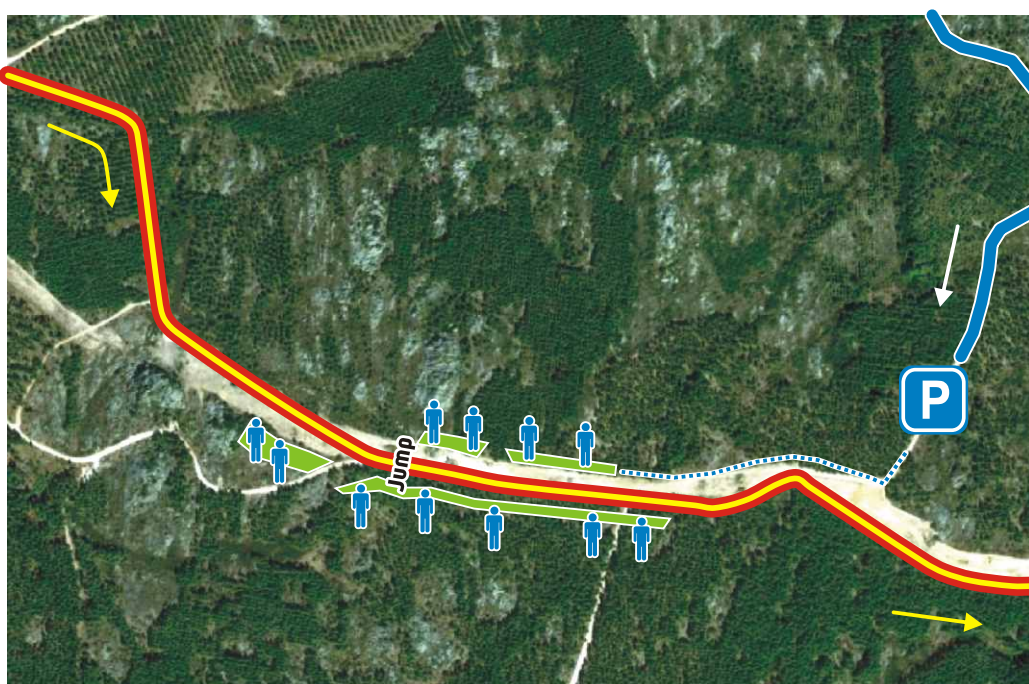

Degree of interest: ★★★★★

Visibility: ○○○○○

Accesses: ◆◆◆◆

Times:

1st competitor start SS 4 h. 13:08 - SS 8 h. 17:30

roads closed at 10:08

Features:

GPS: 40° 35.791'N - 9° 21.779'E

Distance from start: 2,87 km SS finish at: 17,42 km

Location: 07020 Buddusò (OT)

Description:

Crastazza's jump. Photographed by many, this jump is known for the spectacular long length travel in the air of cars.

Acces road sign:

How to get there:

1. Cross Alà dei Sardi and turn left at the junction with the statue (**foto 1**);
2. Go straight for about 4km, then turn left (**foto 2**);
3. after the crossroad in **foto 2** see the attached map.

After **foto 2** see the attached map