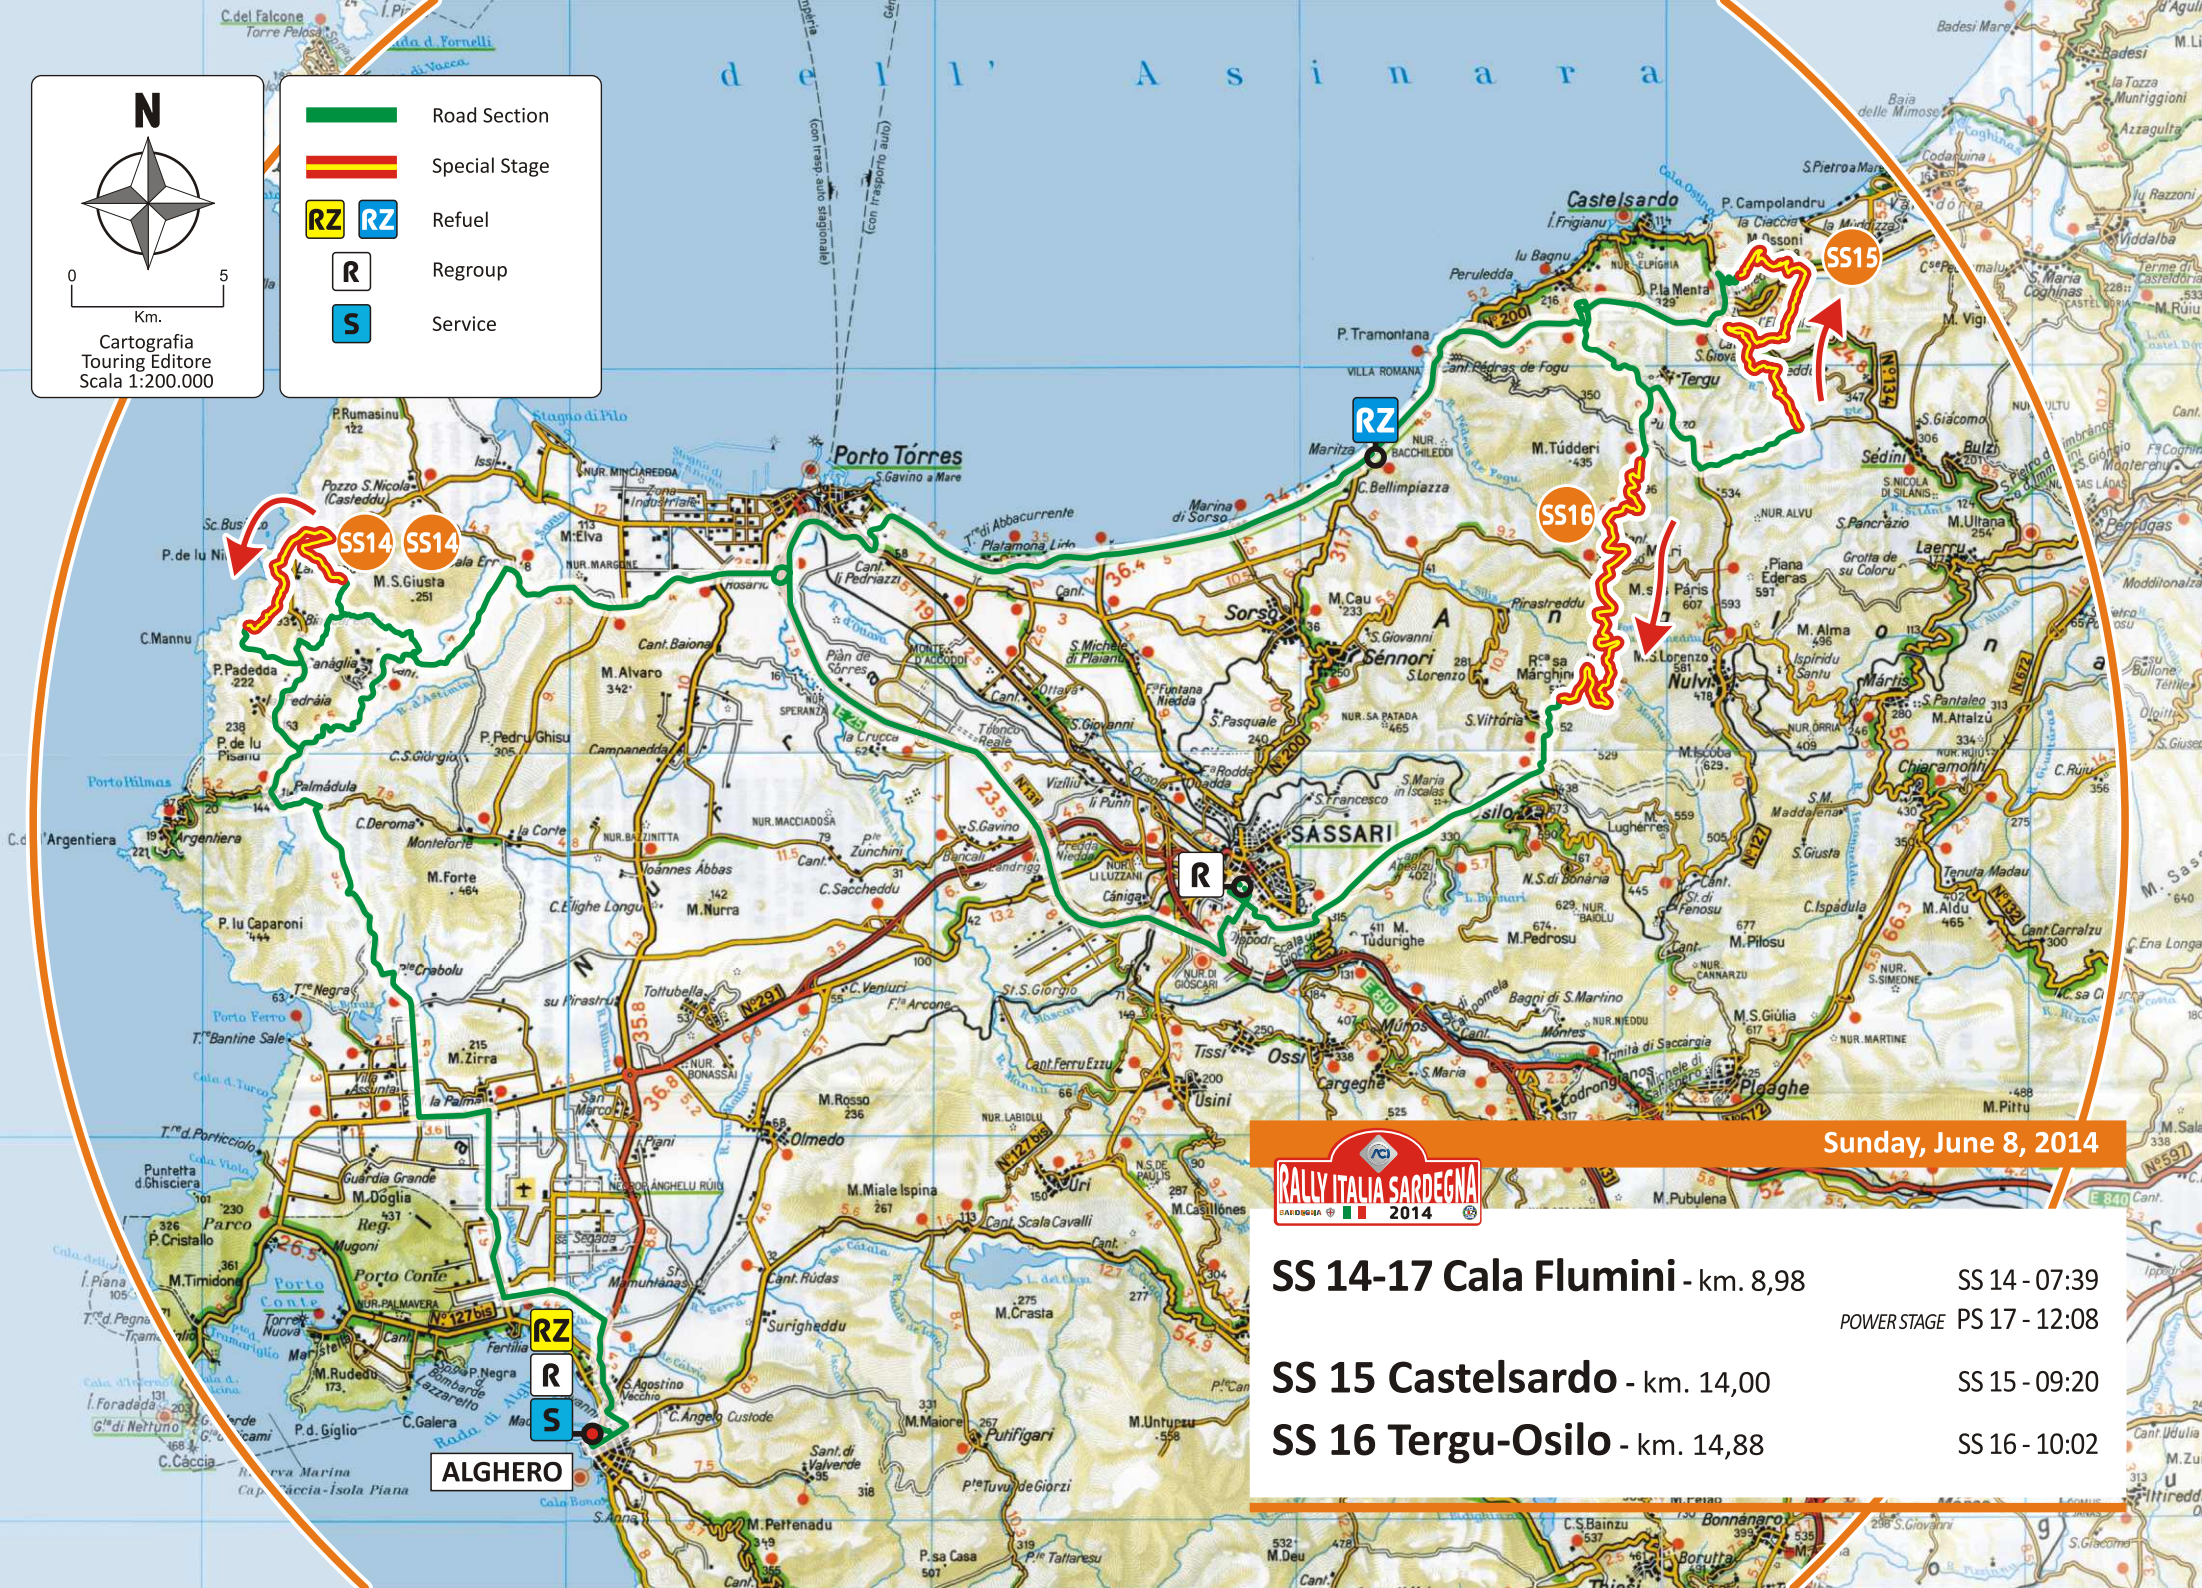

-  Road Section
-  Special Stage
-  Refuel
-  Regroup
-  Service

Sunday, June 8, 2014

SS 14-17 Cala Flumini - km. 8,98	SS 14 - 07:39
	POWER STAGE PS 17 - 12:08
SS 15 Castelsardo - km. 14,00	SS 15 - 09:20
SS 16 Tergu-Osilo - km. 14,88	SS 16 - 10:02

ALGHERO